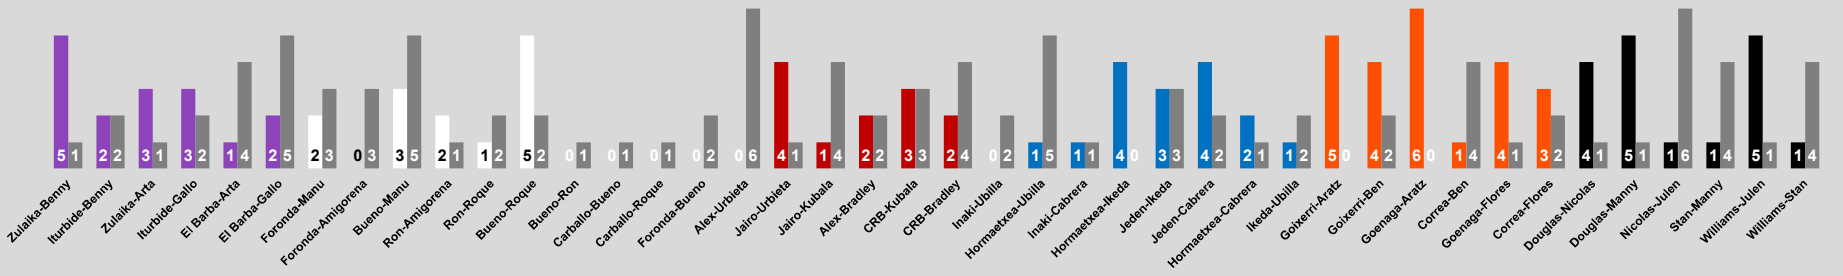

Battle Court - Player of the Day (selected by Stu Neiman)