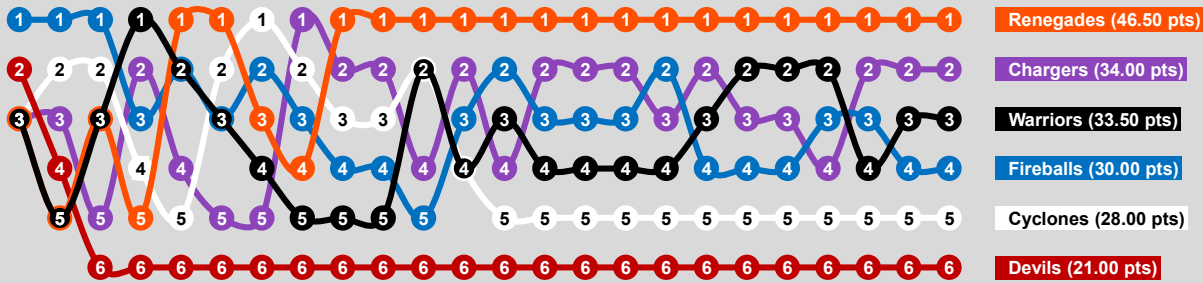

Battle Court - Team Standings

9/2 9/3 9/6 9/9 9/10 9/13 9/16 9/17 9/20 9/23 9/24 9/27 9/30 10/1 10/4 10/7 10/8 10/11 10/14 10/15 10/18 10/21 10/22 10/25