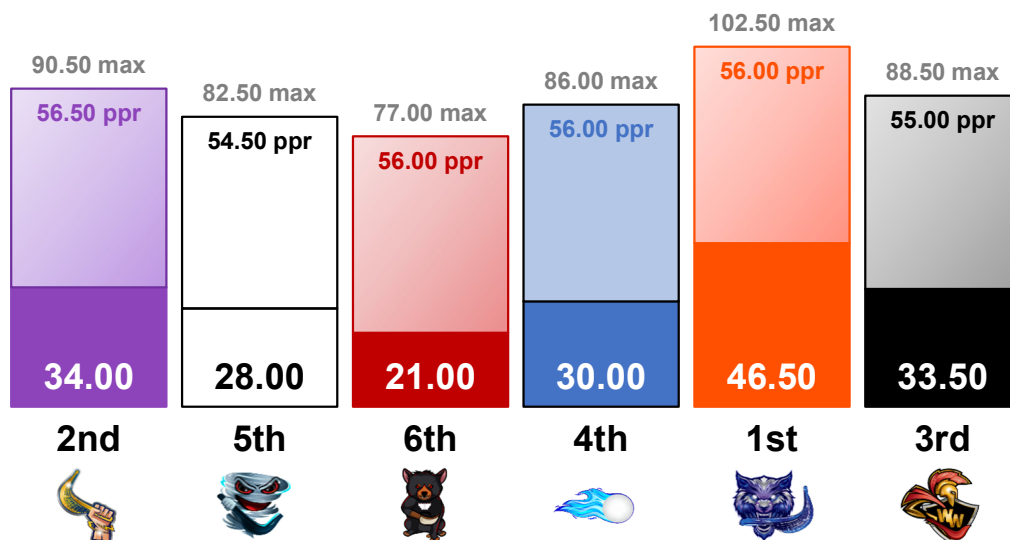

jaispeedstatpack@gmail.com

Note: This data is provided for informational purposes. It is unaudited and does not represent official business.