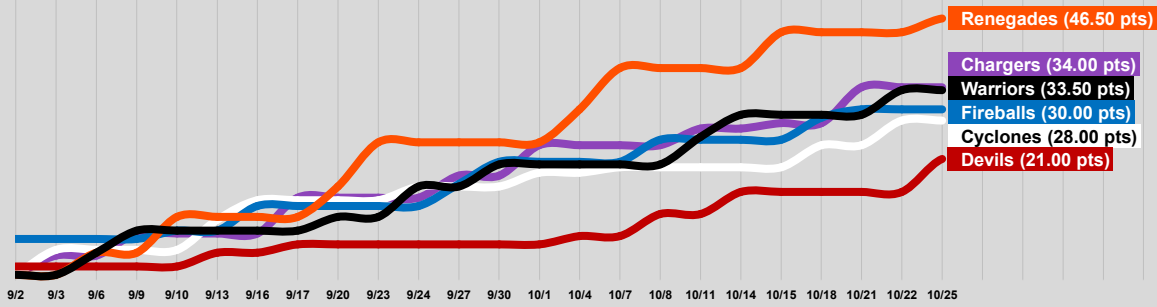

Game Day	Chargers	Cyclones	Devils	Fireballs	Renegades	Warriors
9/2/24			1.50	6.50		
9/3/24	3.50	4.50				
9/6/24					4.00	4.00
9/9/24	4.00					4.00
9/10/24				1.50	6.50	
9/13/24		5.50	2.50			
9/16/24		3.50		4.50		
9/17/24	6.50		1.50			
9/20/24					5.50	2.50
9/23/24			0.00		8.00	
9/24/24		2.50				5.50
9/27/24	4.00			4.00		
9/30/24				4.00		4.00
10/1/24	5.50	2.50				
10/4/24			1.50		6.00	
10/7/24		1.00			7.50	
10/8/24			4.00	4.00		
10/11/24	3.00					5.00
10/14/24			4.00			4.00
10/15/24	1.00				6.50	
10/18/24		4.00		4.00		
10/21/24	6.50			1.50		
10/22/24		4.50				4.50
10/25/24			6.00		2.50	

### Remaining Game Day Schedule

10/28/24		Devils	Cyclones			
10/29/24				Renegades	Fireballs	
11/1/24	Warriors					Chargers
11/4/24				Warriors		Fireballs
11/5/24	Cyclones	Chargers				
11/8/24	Renegades				Chargers	
11/8/24			Fireballs	Devils		
11/11/24		Renegades			Cyclones	
11/12/24			Warriors			Devils
11/15/24		Warriors				Cyclones
11/15/24	Fireballs			Chargers		
11/18/24	Devils		Chargers			
11/19/24					Warriors	Renegades
11/22/24			Warriors			Devils
11/22/24		Renegades			Cyclones	
11/25/24	Renegades				Chargers	
11/26/24		Fireballs		Cyclones		
11/29/24		Devils	Cyclones			
11/29/24				Warriors		Fireballs
12/2/24				Renegades	Fireballs	
12/3/24	Devils		Chargers			
12/6/24 (Fri - Mat) Playoff 1						
12/6/24 (Fri - Eve) Playoff 2						
12/13/24 (Fri) Championship						

### Battle Court - Team Standings

9/2 9/3 9/6 9/9 9/10 9/13 9/16 9/17 9/20 9/23 9/24 9/27 9/30 10/1 10/4 10/7 10/8 10/11 10/14 10/15 10/18 10/21 10/22 10/25

### Battle Court - Cumulative Team Points