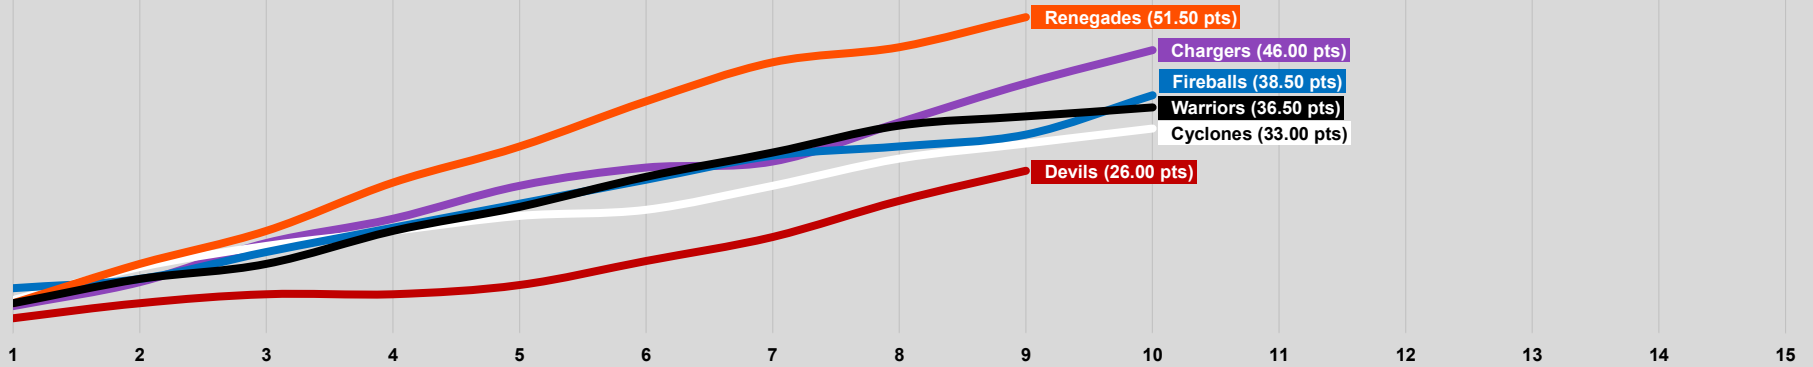

Battle Court - Cumulative Team Points by Game Days Played