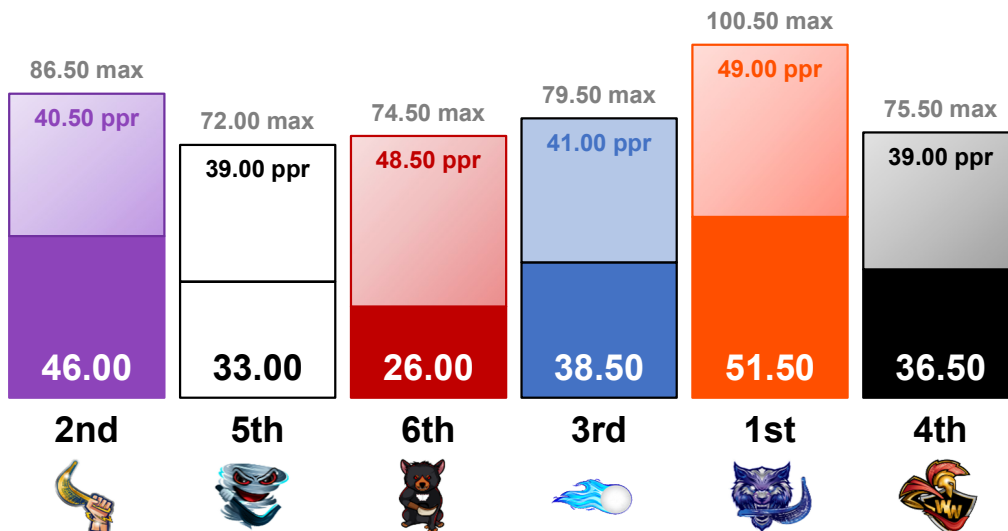

jaispeedstatpack@gmail.com

Note: This data is provided for informational purposes. It is unaudited and does not represent official business.