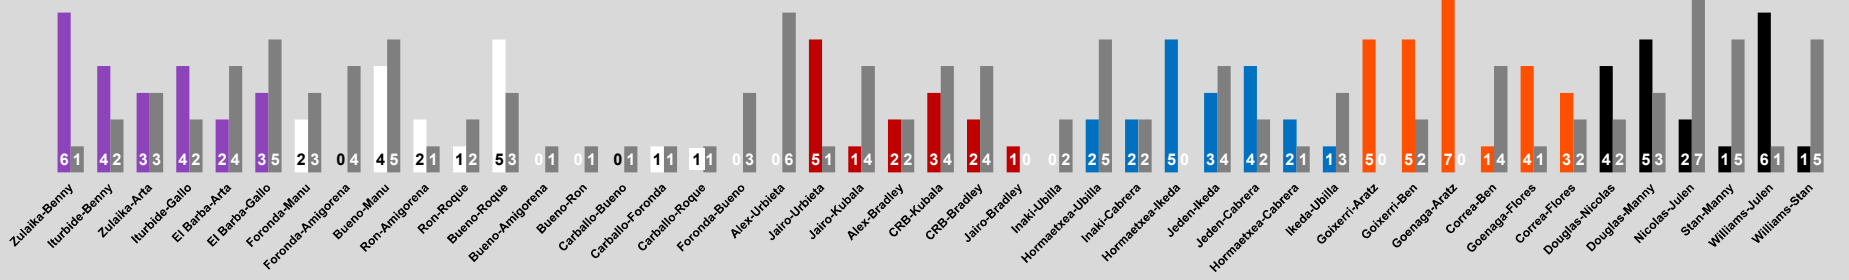

Battle Court - Player of the Day (selected by Stu Neiman)