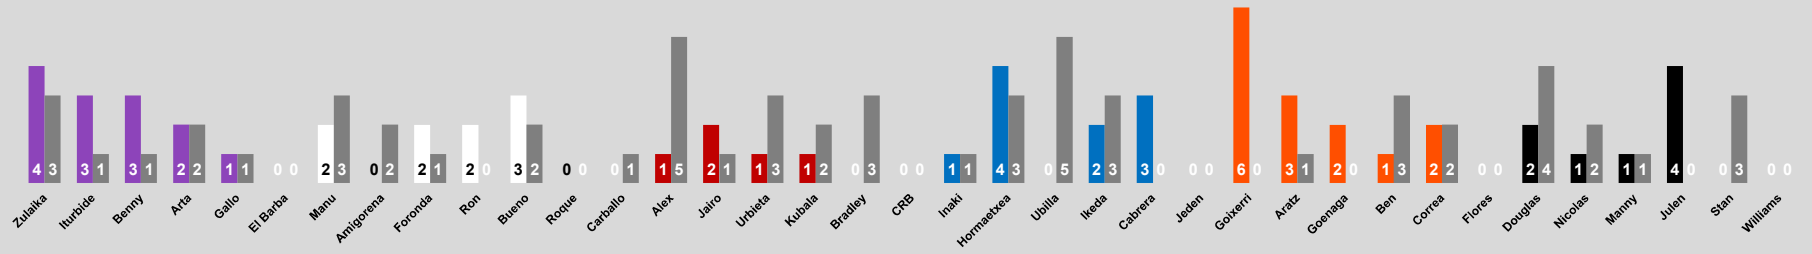

Battle Court - Singles Wins by Player

Battle Court - Doubles Wins by Team