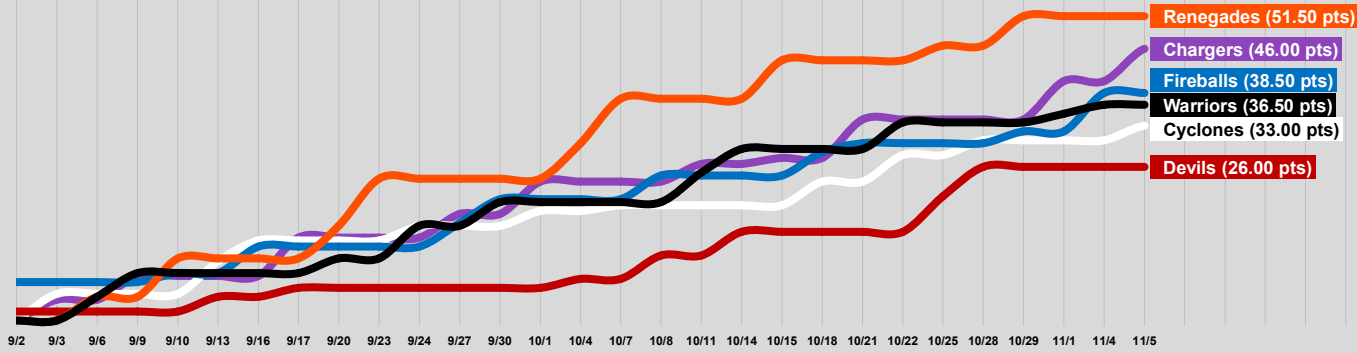

Game Day	Chargers	Cyclones	Devils	Fireballs	Renegades	Warriors
9/2/24			1.50	6.50		
9/3/24	3.50	4.50				
9/6/24					4.00	4.00
9/9/24	4.00					4.00
9/10/24				1.50	6.50	
9/13/24		5.50	2.50			
9/16/24		3.50		4.50		
9/17/24	6.50		1.50			
9/20/24					5.50	2.50
9/23/24			0.00		8.00	
9/24/24		2.50				5.50
9/27/24	4.00			4.00		
9/30/24				4.00		4.00
10/1/24	5.50	2.50				
10/4/24			1.50		6.00	
10/7/24		1.00			7.50	
10/8/24			4.00	4.00		
10/11/24	3.00					5.00
10/14/24			4.00			4.00
10/15/24	1.00				6.50	
10/18/24		4.00		4.00		
10/21/24	6.50			1.50		
10/22/24		4.50				4.50
10/25/24			6.00		2.50	
10/28/24		2.50	5.00			
10/29/24				2.00	5.00	
11/1/24	6.50					1.50
11/4/24				6.50		1.50
11/5/24	5.50	2.50				

### Remaining Game Day Schedule

11/8/24	Renegades				Chargers	
11/8/24			Fireballs	Devils		
11/11/24		Renegades			Cyclones	
11/12/24			Warriors			Devils
11/15/24		Warriors				Cyclones
11/15/24	Fireballs			Chargers		
11/18/24	Devils		Chargers			
11/19/24					Warriors	Renegades
11/22/24			Warriors			Devils
11/22/24		Renegades			Cyclones	
11/25/24	Renegades				Chargers	
11/26/24		Fireballs		Cyclones		
11/29/24		Devils	Cyclones			
11/29/24				Warriors		Fireballs
12/2/24				Renegades	Fireballs	
12/3/24	Devils		Chargers			
12/6/24 (Fri - Mat) Playoff 1						
12/6/24 (Fri - Eve) Playoff 2						
12/13/24 (Fri) Championship						

### Battle Court - Team Standings

9/2 9/3 9/6 9/9 9/10 9/13 9/16 9/17 9/20 9/23 9/24 9/27 9/30 10/1 10/4 10/7 10/8 10/11 10/14 10/15 10/18 10/21 10/22 10/25 10/28 10/29 11/1 11/4 11/5

### Battle Court - Cumulative Team Points