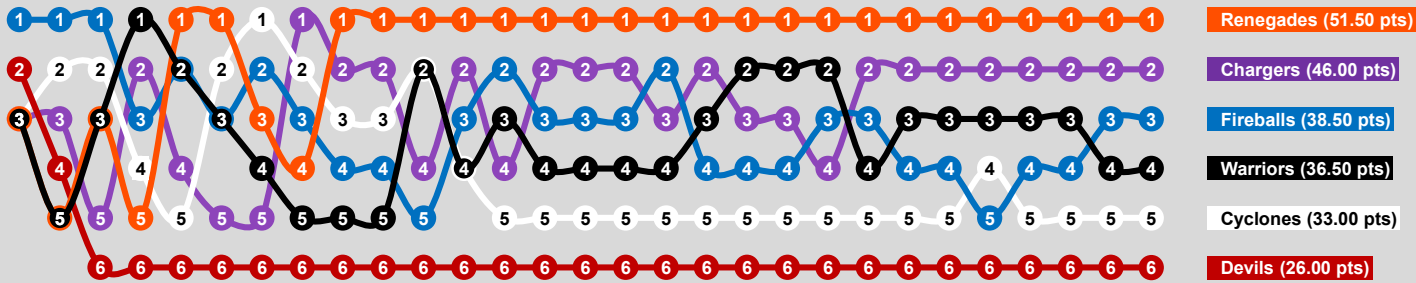

Battle Court - Team Standings

9/2 9/3 9/6 9/9 9/10 9/13 9/16 9/17 9/20 9/23 9/24 9/27 9/30 10/1 10/4 10/7 10/8 10/11 10/14 10/15 10/18 10/21 10/22 10/25 10/28 10/29 11/1 11/4 11/5