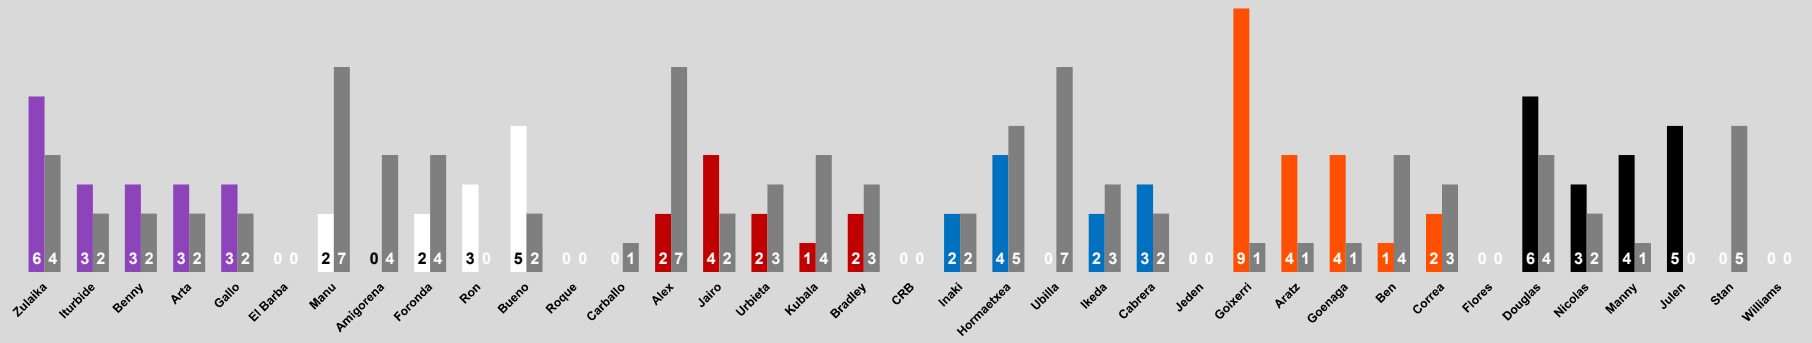

Battle Court - Team Standings

Battle Court - Cumulative Team Points

Battle Court - Cumulative Team Points by Game Days Played

Battle Court - Singles Wins by Player

Battle Court - Doubles Wins by Team

Battle Court - Player of the Day (selected by Stu Neiman)