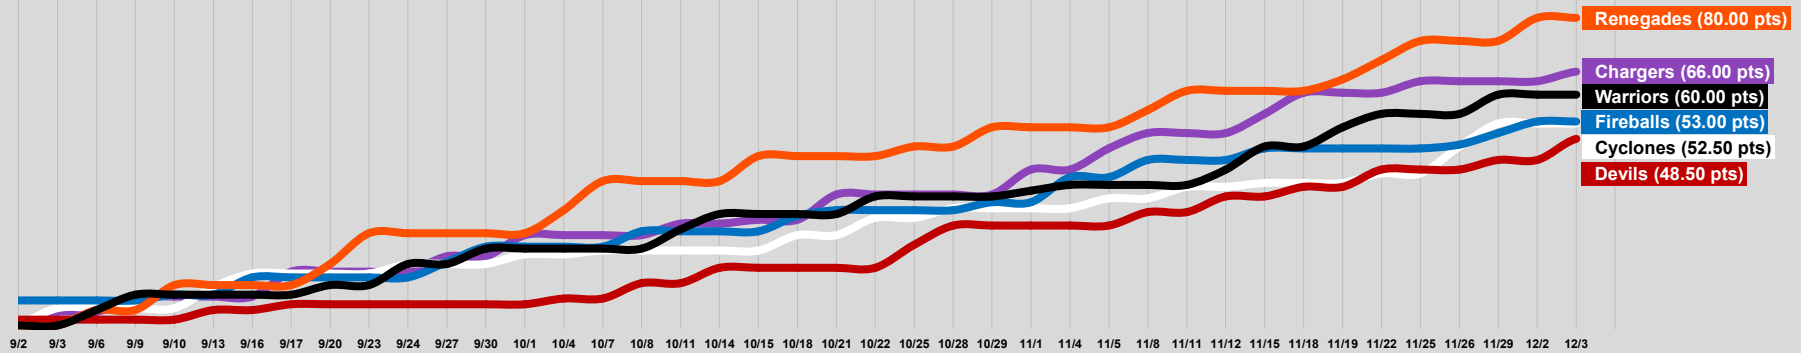

Battle Court - Cumulative Team Points