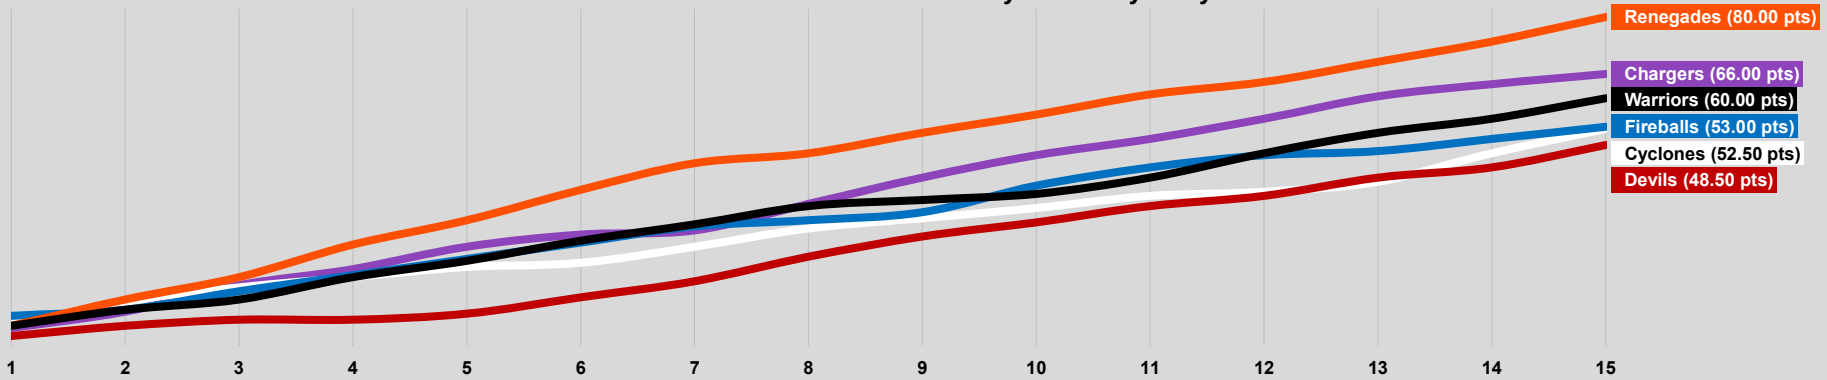

Game Day	Chargers	Cyclones	Devils	Fireballs	Renegades	Warriors
9/2/24			1.50	6.50		
9/3/24	3.50	4.50				
9/6/24					4.00	4.00
9/9/24	4.00					4.00
9/10/24				1.50	6.50	
9/13/24		5.50	2.50			
9/16/24		3.50		4.50		
9/17/24	6.50		1.50			
9/20/24					5.50	2.50
9/23/24			0.00		8.00	
9/24/24		2.50				5.50
9/27/24	4.00			4.00		
9/30/24				4.00		4.00
10/1/24	5.50	2.50				
10/4/24			1.50		6.00	
10/7/24		1.00			7.50	
10/8/24			4.00	4.00		
10/11/24	3.00					5.00
10/14/24			4.00			4.00
10/15/24	1.00				6.50	
10/18/24		4.00		4.00		
10/21/24	6.50			1.50		
10/22/24		4.50				4.50
10/25/24			6.00		2.50	
10/28/24		2.50	5.00			
10/29/24				2.00	5.00	
11/1/24	6.50					1.50
11/4/24				6.50		1.50
11/5/24	5.50	2.50				
11/8/24	4.00				4.50	
11/8/24			3.50	4.50		
11/11/24		3.00			5.00	
11/12/24			4.00			4.00
11/15/24		1.00				6.00
11/15/24	5.00			3.00		
11/18/24	5.50		2.50			
11/19/24					3.00	5.00
11/22/24			4.50			3.50
11/22/24		2.50			5.00	
11/25/24	3.00				5.00	
11/26/24		7.00		1.00		
11/29/24		6.00	2.50			
11/29/24				3.00		5.00
12/2/24				3.00	6.00	
12/3/24	2.50		5.50			
12/6/24 (Fri - Mat) Playoff 1				2.00	4.00	
12/6/24 (Fri - Eve) Playoff 2	4.00					1.00
12/13/24 (Fri) Championship	4.00				3.00	

Battle Court - Team Standings

Battle Court - Cumulative Team Points

Battle Court - Cumulative Team Points by Game Days Played

Battle Court - Singles Wins by Player

Battle Court - Doubles Wins by Team

Battle Court - Player of the Day (selected by Stu Neiman)