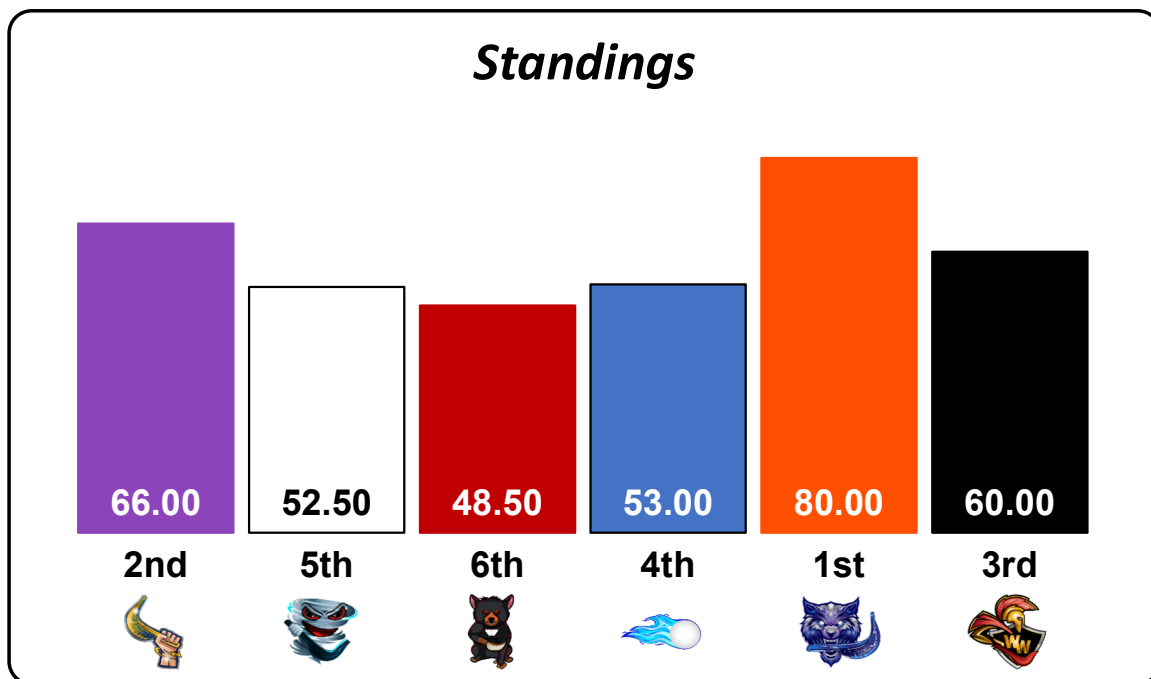

Jai • Speed

Stat-Pack

thru Dec 13, 2024 (Final)

FALL 24 BATTLE COURT

jaispeedstatpack@gmail.com

Note: This data is provided for informational purposes. It is unaudited and does not represent official business.

BATTLE COURT ROSTER (8/15/24)

		2024		2023		2022	
		Fall	Spring	Fall	Spring	Fall	Spring
Chargers	Zulaika	1	1	1	1		
	Iturbide	2	2	2	2		
	Benny	3	3	3	3	3	3
	Arta	4	4	4	4		
	Gallo	5					
	El Barba	6	6	sub	sub		
Cyclones	Manu	1	1	1	1	1	1
	Amigorena	2	3				
	Foronda	3	2				
	Ron	4				3	
	Bueno	5	5	5	5	4	4
	Roque	6	5	5	6	6	6
Devils	Alex	1					
	Jairo	2	2	2	2	2	2
	Urbieto	3	3	3	3		
	Kubala	4	sub		4	5	4
	Bradley	5	5	5	5	6	5
	CRB	6	6	6	6	6	5
Fireballs	Inaki	1	1	1	1	1	1
	Hormaetxea	2					
	Ubilla	3	4	4			
	Ikeda	4	4	4	4	3	3
	Cabrera	5	5				
	Jeden	6	6	6	5	5	5
Renegades	Goixerri	1	1	1	1	1	1
	Aratz	2	2	2	2	2	2
	Goenaga	3	3	3	3		
	Ben	4	5	5	5	5	5
	Correa	5	5	4	4	4	4
	Flores	6	6	6	6		
Warriors	Douglas	1	1	1	1	1	1
	Nicolas	2	2	2	2	2	2
	Manny	3	3	2	2	2	2
	Julen	4	4	3	3	3	3
	Stan	5					
	Williams	6	6	6	6	6	6
Other Players	Carballo	sub	3	3	3	3	3
	Diaz						6
	Hernandez		4				
	Iriondo			5	5		
	Joseph	sub	6	6	6		6
	Lopez		2				
	Olharan		1				
Robin		4	sub		5	3	
Spinner			4	4	4		
Vuelo					sub	sub	