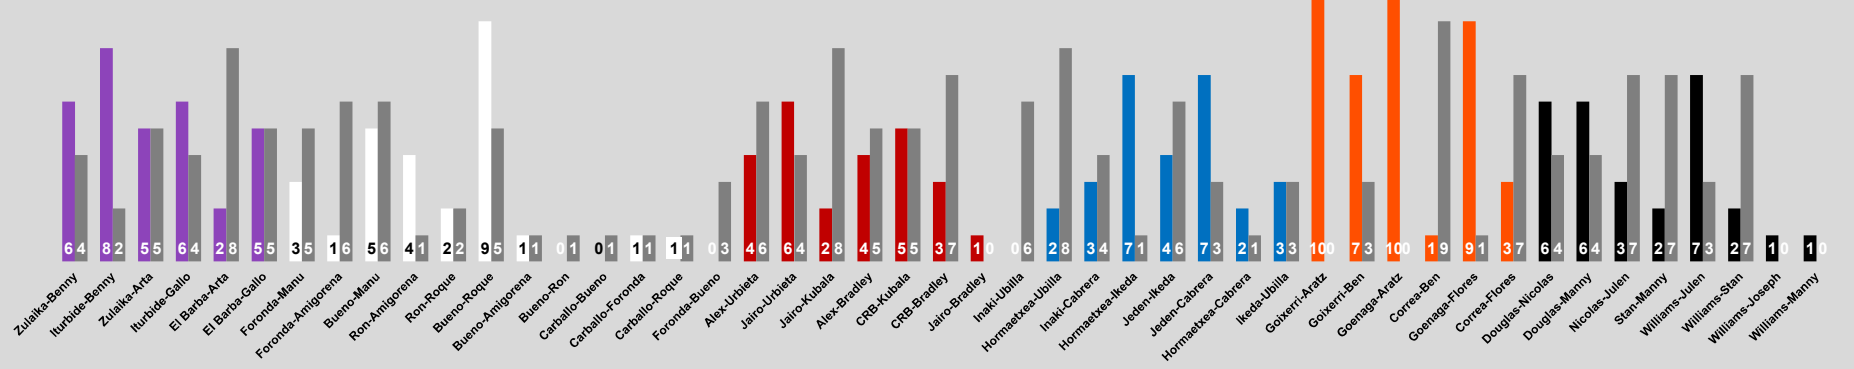

Battle Court - Team Standings

Battle Court - Cumulative Team Points

Battle Court - Cumulative Team Points by Game Days Played

Battle Court - Singles Wins by Player

Battle Court - Doubles Wins by Team

Battle Court - Player of the Day (selected by Stu Neiman)