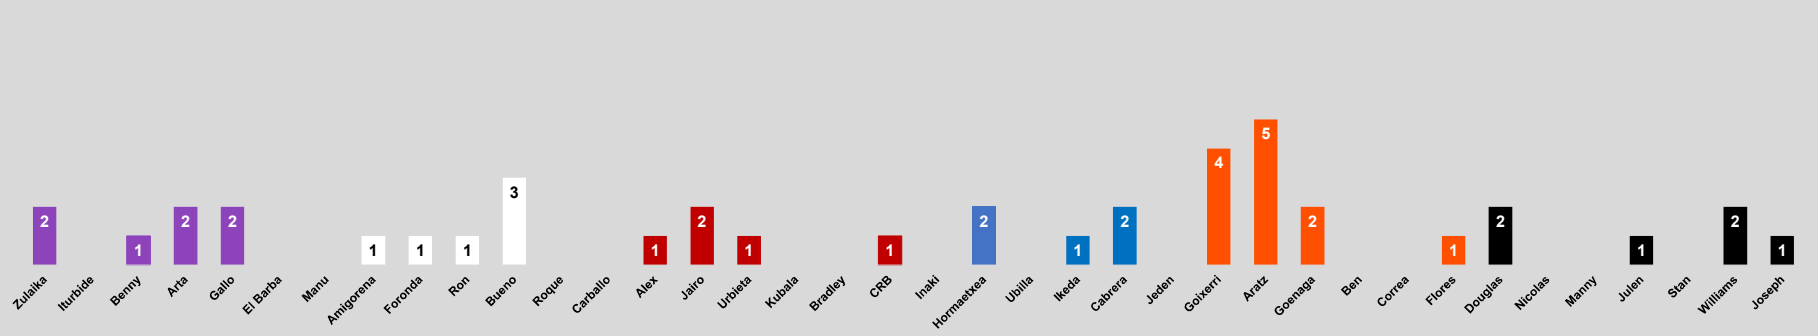

Battle Court - Team Standings

Battle Court - Cumulative Team Points

Battle Court - Cumulative Team Points by Game Days Played

Battle Court - Singles Wins by Player

Battle Court - Doubles Wins by Team

Battle Court - Player of the Day (selected by Stu Neiman)