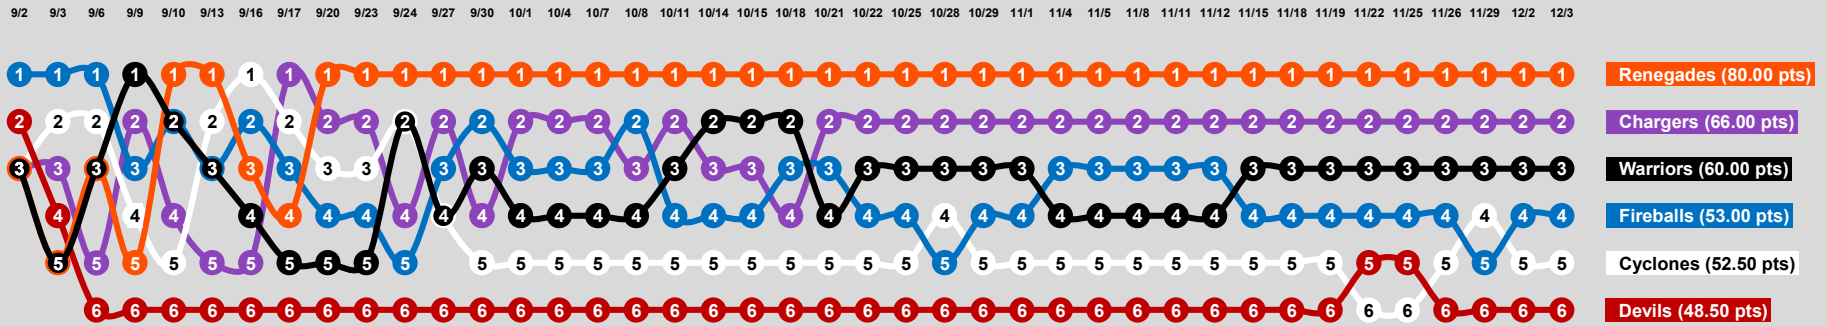

Battle Court - Team Standings